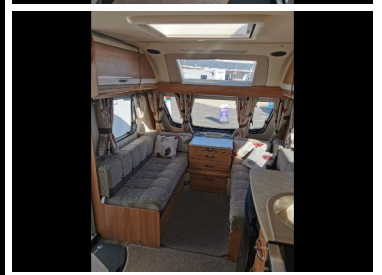

2014 Swift Challenger

£16,450

Length: 5840mm

Unladen

Weight: 1360kg

Laden Weight: 1651kg

Cross Hands

Carmarthen Road

Swift challenger 580 SE 2014 4 berth with end washroom & shower cubicle. Fixed rear bed and seats either side at the front which make out as a bed. This caravan also comes with a motor over , Alde heating & a roof mounted solar panel