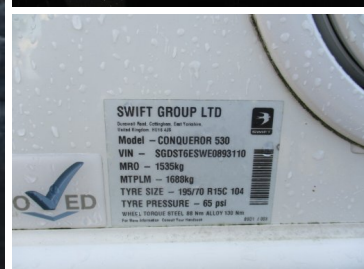

2014 Swift Conqueror 530

£18,995

Length: 7160mm
Width: 2260mm
Internal Length: 5490mm
Unladen Weight: 1535kg
Laden Weight: 1688kg

Cross Hands

The Caravan, Camper & Motorhome Centre
Carmarthen Road
Cross Hands
Carmarthenshire, SA14 6SP

This tourer is in excellent condition inside and out, the front seating area converts into a large double bed and the side dinette into bunk beds. At the rear is a large washroom with hand basin, cassette toilet, walk in shower and good size wardrobe. Fixed features; blinds, loose fit carpets, Heki rooflight, solar panel, alloy wheels, 4 hob burner 3 gas hobs 1 electric plate warmer, motor mover, external gas BBQ point, and AL-KO ATC. Please note any marks that can be seen on the floor are on the plastic carpet protectors only, there are no marks on the actual carpets. As with all our caravans and motorhomes this model would be purchased